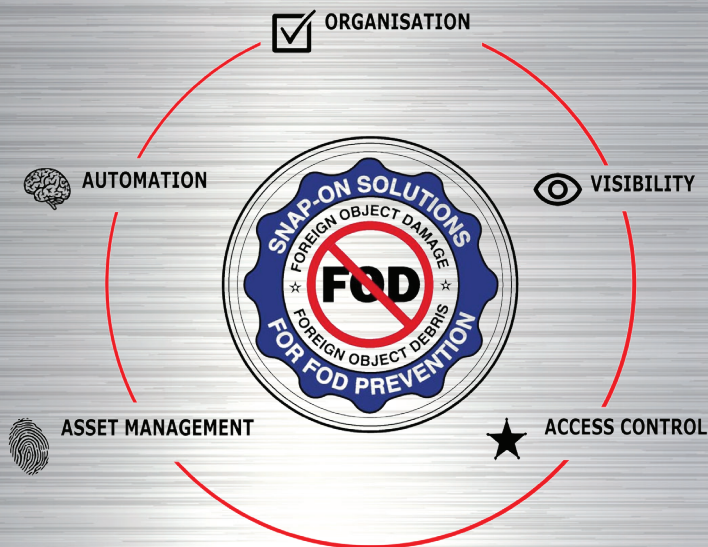

**Snap-on**<sup>®</sup>

# LEVEL 5<sup>®</sup>

TOOL CONTROL SYSTEM

**TOOL CONTROL THAT PUTS YOU IN COMMAND**

**1800 811 480**

[snapontools.com.au/contact\\_us/contact\\_industrial](http://snapontools.com.au/contact_us/contact_industrial)